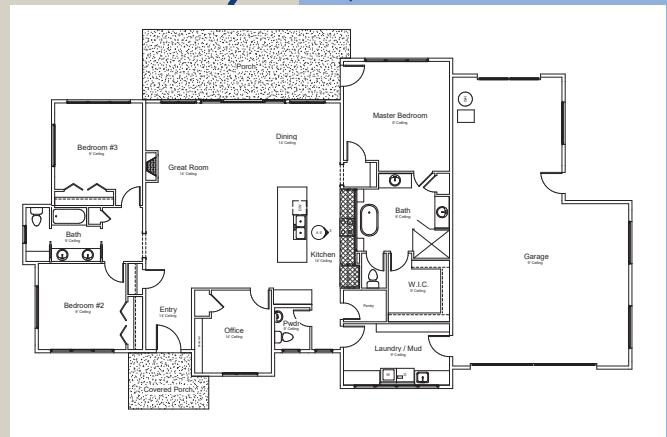

### 2196 KNOWLES CANYON AVENUE - REDLANDS

Agave Sky is a debut design/build collaboration between J. Howell Builder and Fixture Studio featuring fresh design with clean lines. Streamlined landscaping guides the way into this 2,325 square foot house. Contained within the ground level, the home features a spacious great room which is open to the eat-in kitchen and boasts a large window wall providing sweeping views of the Colorado National Monument. The master bedroom also has windows facing west as well as a private door to the back patio with a fire pit. A curb-less shower and freestanding soaking tub are highlights of the master bathroom. Just inside the three-car garage is an over-sized laundry/mud room with views facing east and ample space for laundry folding and gear storage. Two guest rooms flank a guest bathroom on the south side of the house and provide privacy with the continued theme of 'looking out' by way of over-sized windows. With features like black windows and white stucco, the aesthetic emphasis of this home is on the views surrounding it and the simple beauty of modern design.

### Specs

- SUBDIVISION:**  
Granite Falls
- PRICE:**  
\$612,000
- BEDS:** 3
- BATHS:** 3
- SQUARE FEET** 2,325
- HOME DESIGNED BY:**  
Fixture Studio/ CAD Designs
- INTERIOR DESIGNER:**  
Fixture Studio
- FURNITURE PROVIDED BY:**  
Fixture Studio/Furniture Row
- MARKETED BY:**  
David Bagg & Bray,  
Ron Secrest

### Floorplan